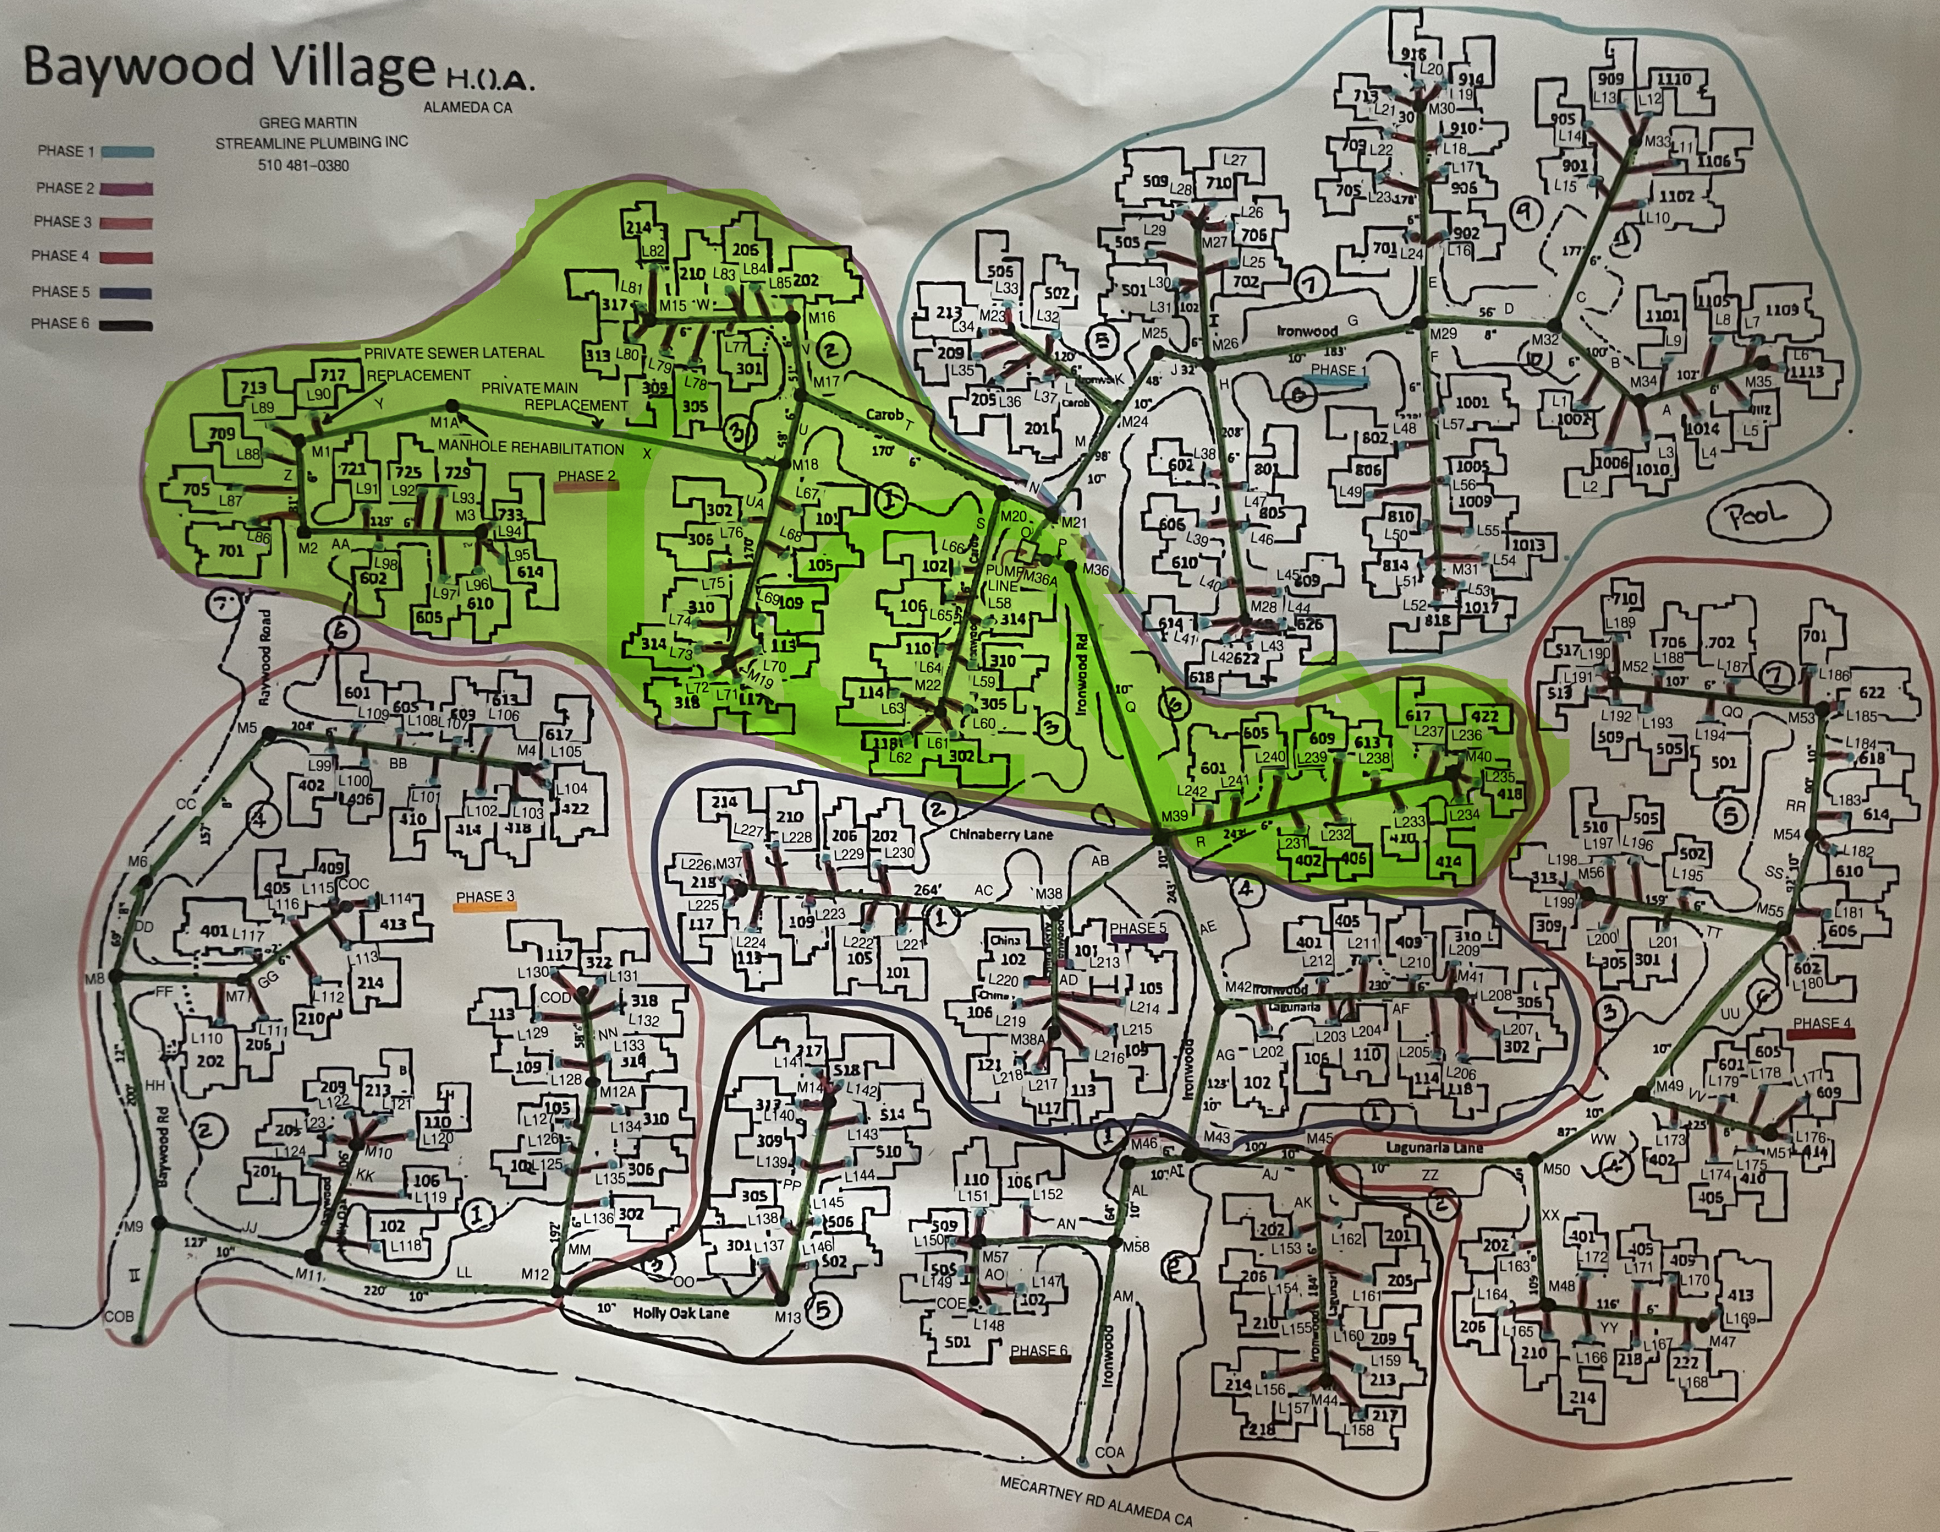

# Baywood Village H.O.A.

ALAMEDA CA

GREG MARTIN  
STREAMLINE PLUMBING INC  
510 481-0380

- PHASE 1
- PHASE 2
- PHASE 3
- PHASE 4
- PHASE 5
- PHASE 6

MECARTNEY RD ALAMEDA CA