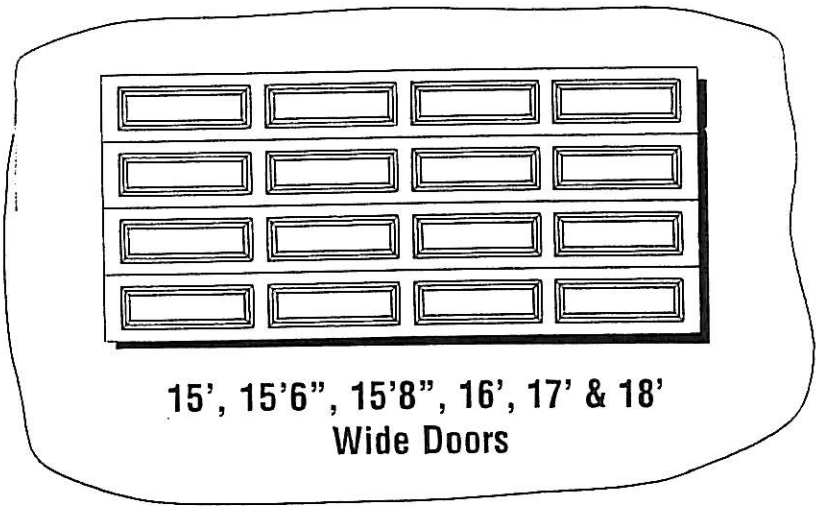

PANEL ARRANGEMENTS

Heritage III™ & WeatherGuard™, Steel Garage Doors

LONG PANEL

8' & 9'
Wide Doors

10'
Wide Doors

12'
Wide Doors

14'
Wide Doors

15', 15'6", 15'8", 16', 17' & 18'
Wide Doors

20'
Wide Doors*

All doors shown are 7' tall and consist of 4 horizontal sections. Doors taller than 7' require more sections.

Windows with decorative window inserts are typically placed in the top section.