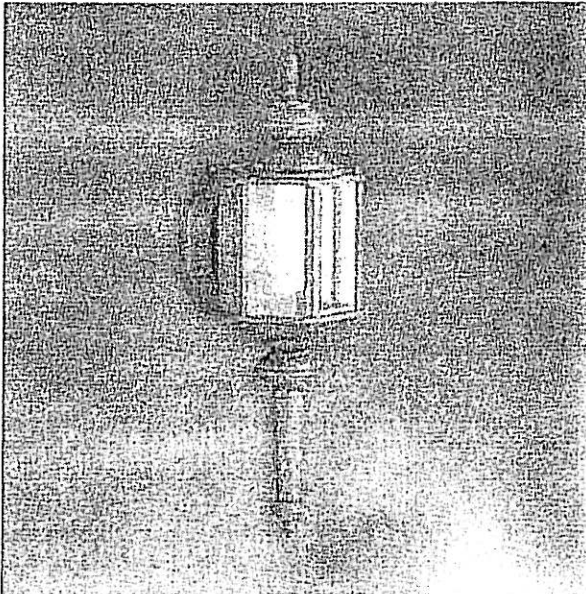

BRITTANY LANDING THE HARBOR

EXTERIOR LIGHT FIXTURES

The exterior light fixture approved by the Board is Kichler Lighting, #K 9702 – Tannery Bronze. When replacing the front exterior light fixtures, both must be replaced at the same time. You must submit an architectural application if you plan to replace your lights.

K-9702TZ –
Outdoor Tannery Bronze

Height: 18.5"
Width: 5.5"
Number of Bulbs: 1
Maximum Wattage: 60W
Bulb Base: Medium
Voltage: 120V
Style: Traditional
Bulbs: bulb not included
Shade or Diffuser: Clear Beveled Panel
Body Material: Aluminum
Shippable via UPS: Yes
UL and/or CSA listed use: Suitable for Wet Locations